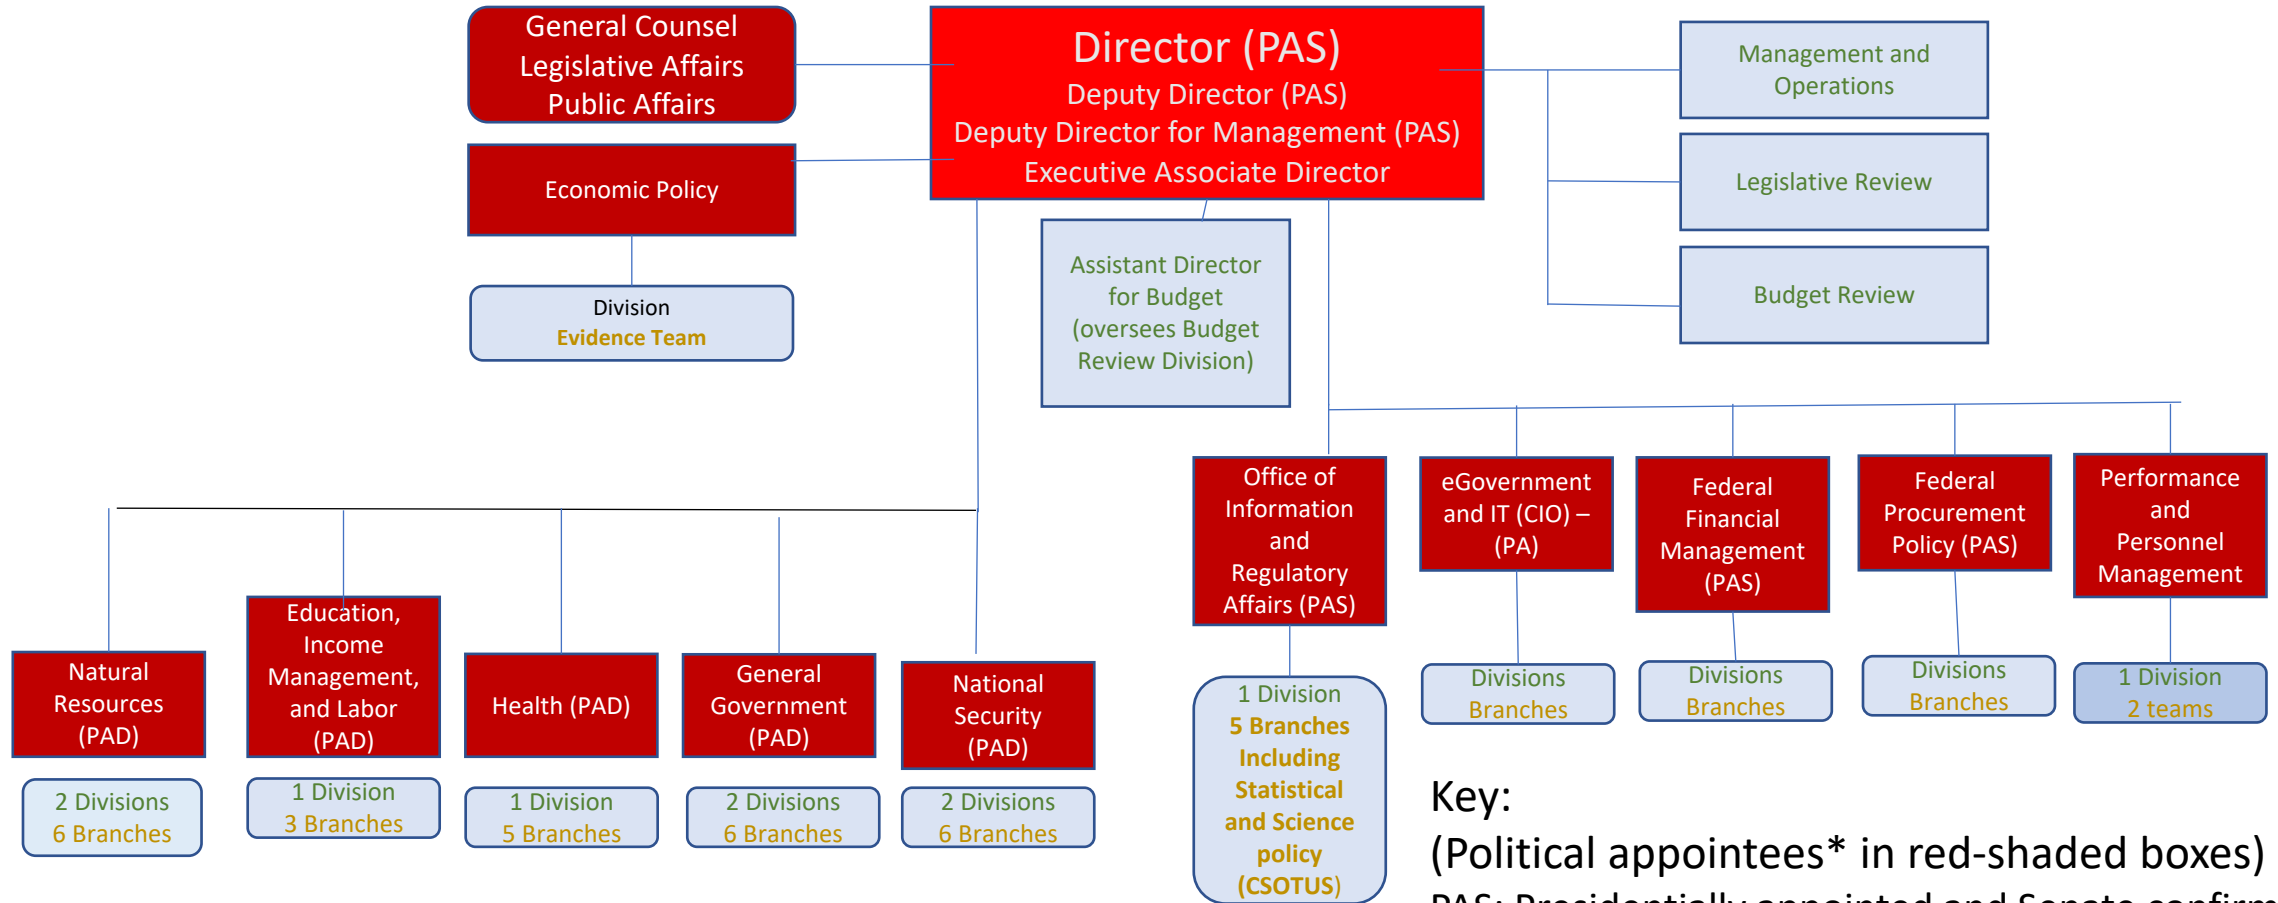

OMB Organization (schematic based on public information)

*Political appointees that are not PAS or PA are named by the current administration.

Key:

(Political appointees* in red-shaded boxes)

PAS: Presidentially appointed and Senate confirmed

PA: Presidentially appointed

PAD: Program associate director (OMB-director appointed)

CIO: Chief Information Officer

CSOTUS: Chief Statistician of the US